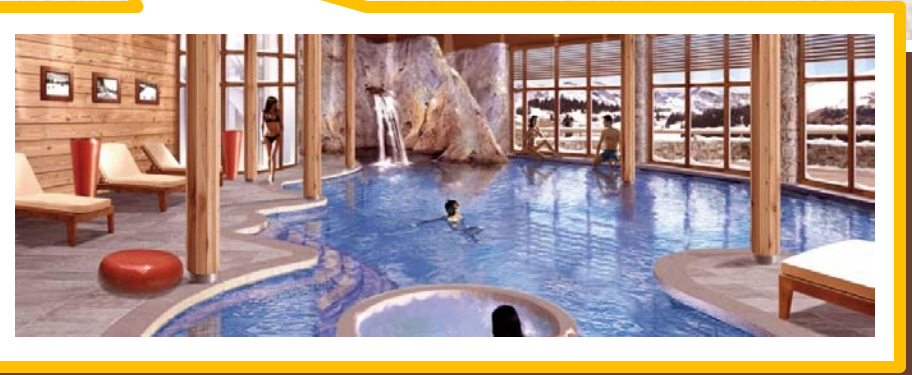

2 bed **A106**
€439,799.33

Avoriaz MGM

2 bed apartments

Building A – Mid Levels

- 2 bed **A202**
€436,454.85
- 2 bed **A404**
€544,230.77
- 2 bed **A402**
€461,956.52
- 2 bed **A802**
€513,127.09
- 2 bed **A604**
€471,739.13
- 2 bed **A204**
€436,454.85
- 2 bed **A702**
€504,180.60
- 2 bed **A605**
€471,739.13
- 2 bed **A803**
€488,963.21
- 2 bed **A606**
€491,638.80
- 2 bed **A804**
€509,615.38
- 2 bed **A306**
€453,511.71
- 2 bed **A303**
€453,511.71
- 2 bed **A304**
€453,511.71
- 2 bed **A305**
€453,511.71